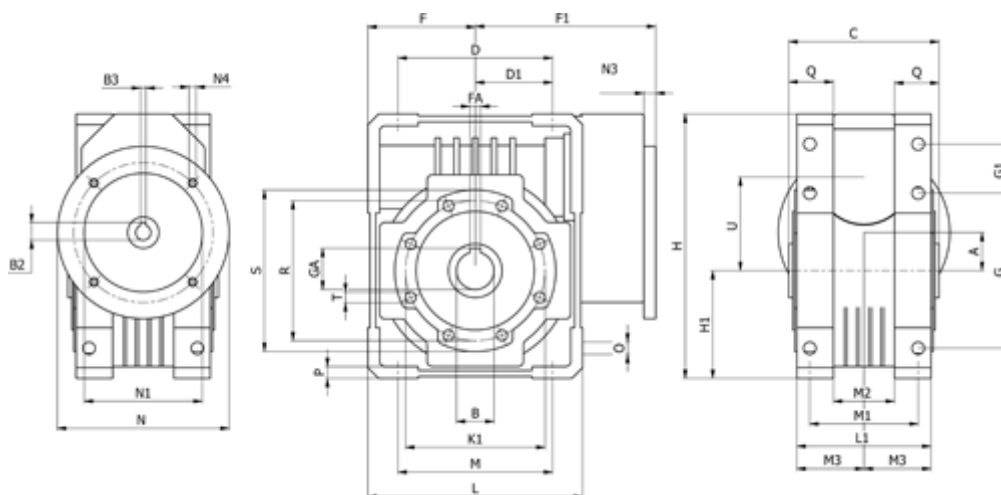

# Data Sheet

Article number: 3921086090730  
 Description: Worm gear  
 WR 86-U-90-80B5, without lubrication

## Measures

A = 86.90	F = 100	L = 200	N2 = 130	T = M10x18
B = 35	F1 = 180	L1 = 125	N3 = 12.0	U = 110
B1 E7 = 19	FA = 10	M = 144	N4 = M10x13	
B2 = 21.8	G = 144	M1 = 101	O = 11.5	
B3 H9 = 6	G1 = 45.5	M2 = 57	P = 11	
C = 140	GA = 38.3	M3 = 64.5	Q = 45	
D = 144.0	H = 245.5	N = 200	R = 130	
D1 = 72.0	H1 = 100.0	N1 = 165	S = 150	